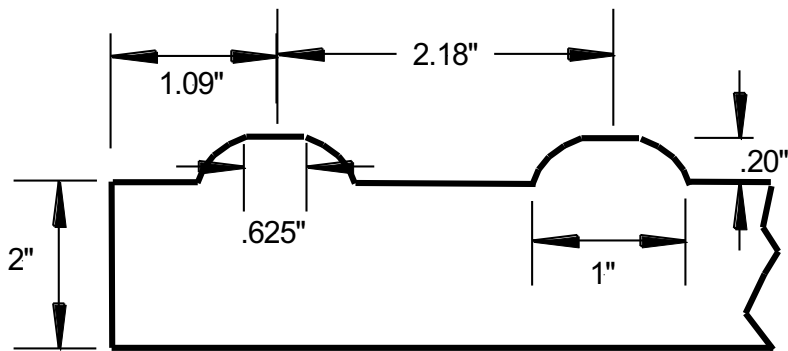

## 24"x24"x2"

Not to scale

Nitterhouse Masonry Products LLC

859 Cleveland Ave.  
Chambersburg, PA 17201  
717-267-4500  
www.nitterhouse.com

Project Name: VIP Paver	Mark #
Issue Date: 2/14/24	Wt. 95 Lbs.
Approval Date:	
Pcs Required:	Product: 24"x 24" x 2"
Color:	VIP Paver