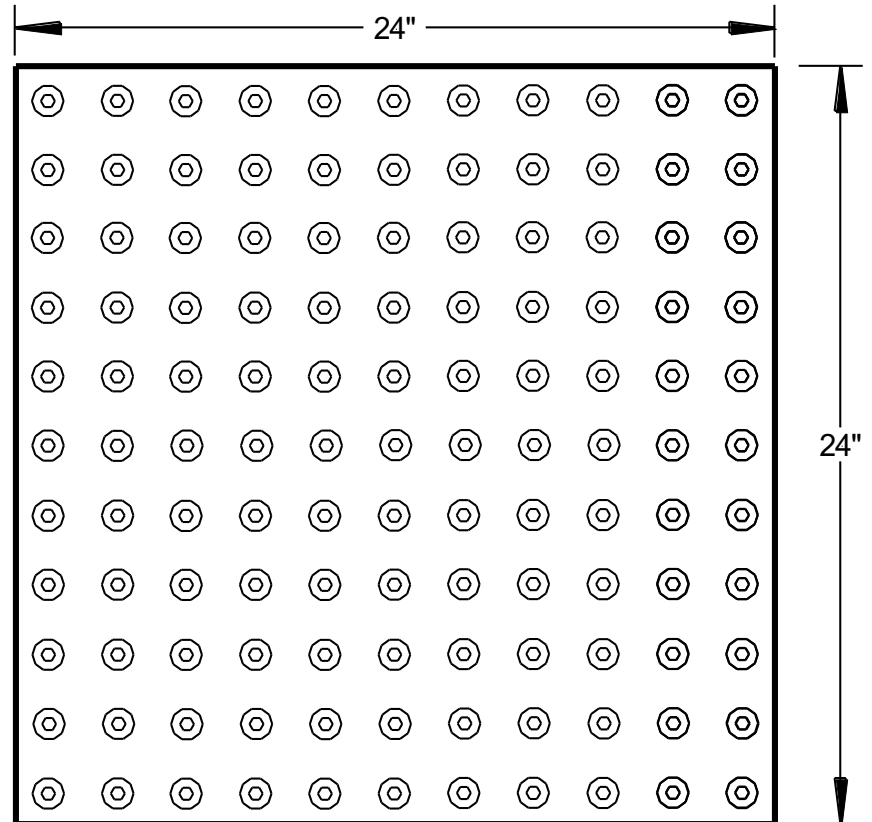

## 24"x24"x2"

Not to scale

Nitterhouse Masonry Products LLC

859 Cleveland Ave.  
Chambersburg, PA 17201  
717-267-4500  
www.nitterhouse.com

Project Name: VIP Paver	Mark #
Issue Date: 2/14/24	Wt. 95 Lbs.
Approval Date:	
Pcs Required:	Product: 24"x 24" x 2"
Color:	VIP Paver