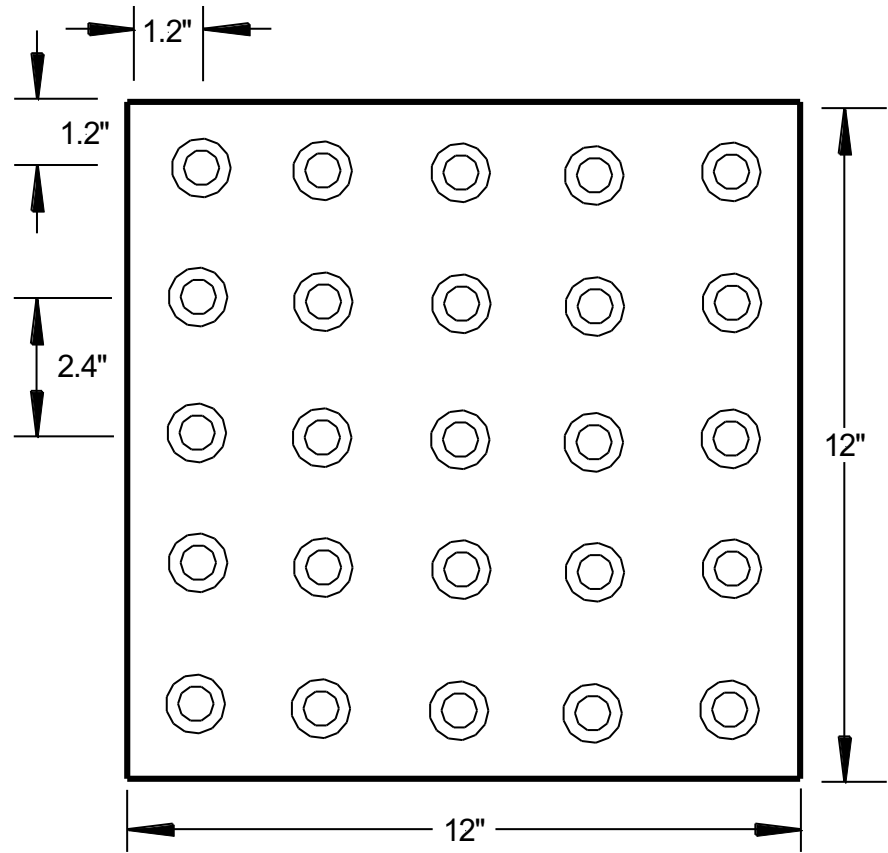

VIP Paver II  
12"x12"x2"

Note to Scale

Nitterhouse Masonry Products LLC  
859 Cleveland Ave.  
Chambersburg, PA 17201  
717-267-4500  
www.nitterhouse.com

Project Name:	Mark #
Issue Date: 2/14/24	Wt. 24 Lbs.
Approval Date:	
Pcs Required:	Product: 12" x 12" x 2"
Color:	VIP Paver SE