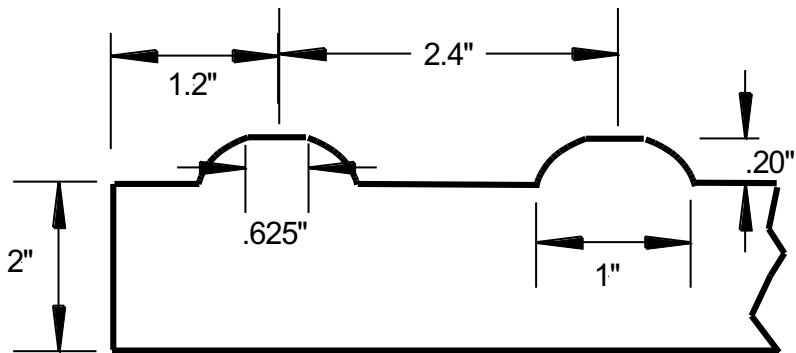

VIP Paver II  
12"x12"x2"

Note to Scale

Nitterhouse Masonry Products LLC  
859 Cleveland Ave.  
Chambersburg, PA 17201  
717-267-4500  
www.nitterhouse.com

Project Name:	Mark #
Issue Date: 2/14/24	Wt. 24 Lbs.
Approval Date:	
Pcs Required:	Product: 12" x 12" x 2"
Color:	VIP Paver SE